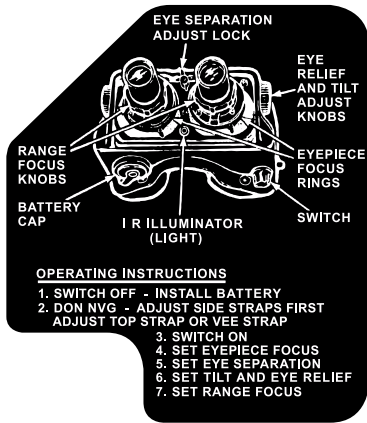

METALPHOTO .003 BLACK FOIL